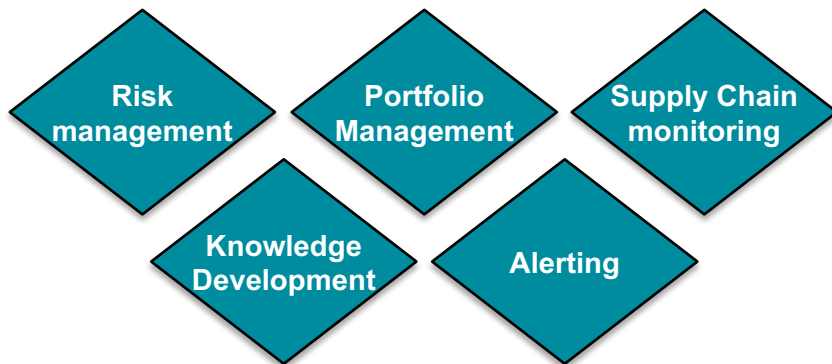

**National
Security**