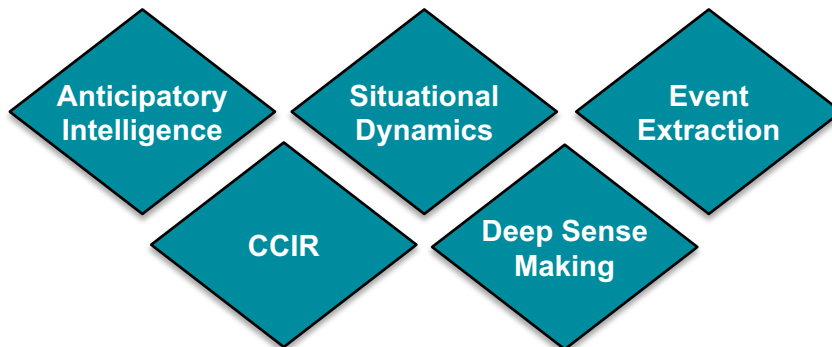

Jennifer Lum
Co-founder & COO

e: jennifer@forge.ai

w: www.forge.ai

t: [@forge_ai](https://twitter.com/forge_ai)